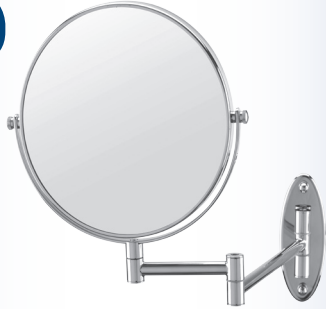

Wall-Mount Mirrors

GOOD